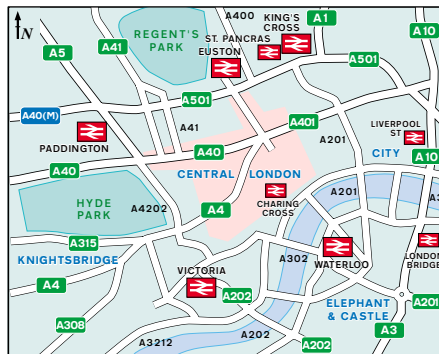

CENTRAL HALL WESTMINSTER

Storey's Gate, Westminster
London SW1H 9NH

Tel: 020 7222 8010 Fax: 020 7222 6883
events@wch.co.uk www.wch.co.uk

Public Transport

Buses
Many buses stop nearby.

St James's Park, Westminster
Both stations are within a short walk of Central.

Victoria, Charing Cross & Waterloo
These are the 3 nearest BR mainline stations.

**CENTRAL HALL
WESTMINSTER**
(Westminster Gallery)
Storey's Gate

© 2000 Give Way Ltd