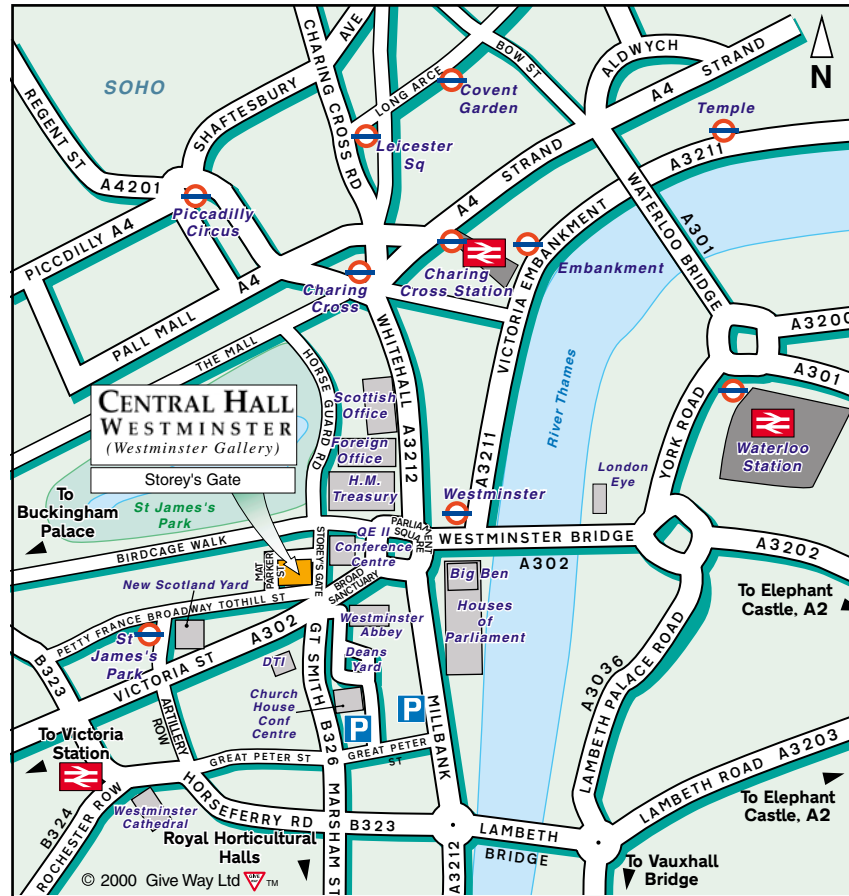

CENTRAL HALL WESTMINSTER

Storey's Gate, Westminster
London SW1H 9NH

Tel: 020 7222 8010 Fax: 020 7222 6883
events@wch.co.uk www.wch.co.uk

Public Transport

Buses
Many buses stop nearby.

St James's Park, Westminster
Both stations are within a short walk of Central.

Victoria, Charing Cross & Waterloo
These are the 3 nearest BR mainline stations.

**CENTRAL HALL
WESTMINSTER**
(Westminster Gallery)
Storey's Gate

© 2000 Give Way Ltd