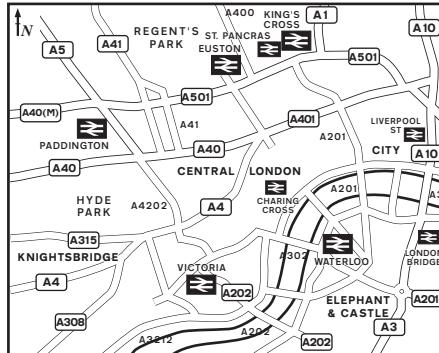

CENTRAL HALL

Westminster

Storey's Gate, Westminster
London SW1H 9NH

Tel: +44 (0)20 7222 8010
Fax: +44 (0)20 7222 6883
events@c-h-w.co.uk
www.c-h-w.com

Public Transport

Buses

Buses 11, 24 and 211 pass the door
Buses 3, 12, 53, 53X, 77A, 88, 109 and 159
stop nearby.

St James's Park, Westminster & Victoria

Victoria, Charing Cross & Waterloo

© 2001 Give Way Ltd