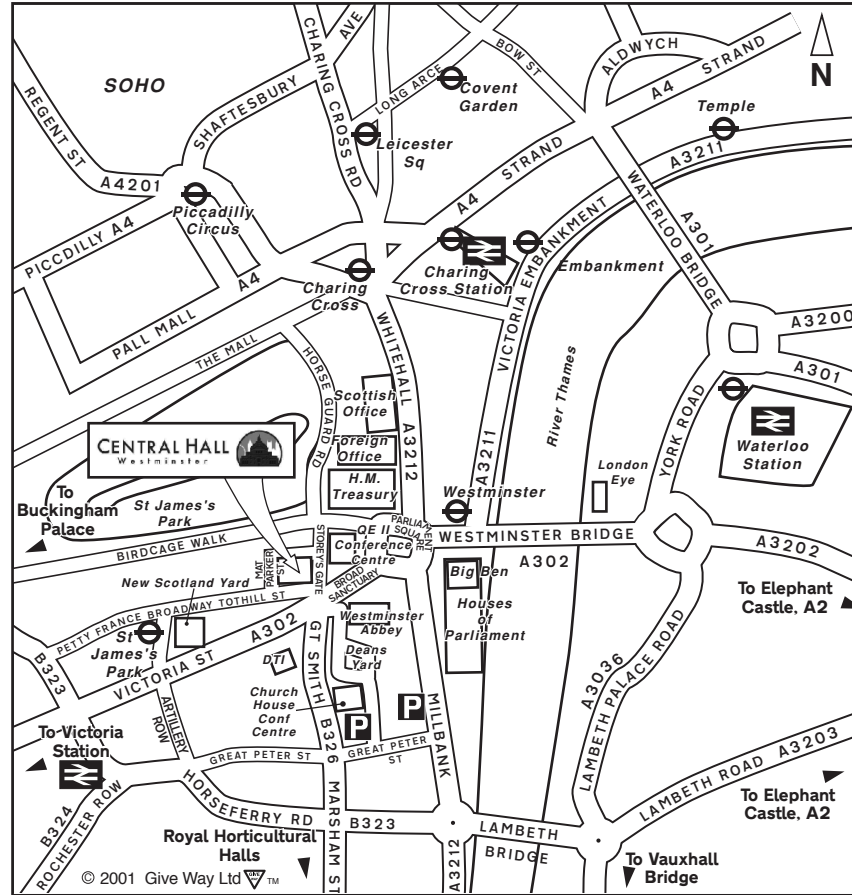

CENTRAL HALL

Westminster

Storey's Gate, Westminster
London SW1H 9NH

Tel: +44 (0)20 7222 8010
Fax: +44 (0)20 7222 6883
events@c-h-w.co.uk
www.c-h-w.com

Public Transport

Buses

Buses 11, 24 and 211 pass the door
Buses 3, 12, 53, 53X, 77A, 88, 109 and 159
stop nearby.

St James's Park, Westminster & Victoria

Victoria, Charing Cross & Waterloo

© 2001 Give Way Ltd